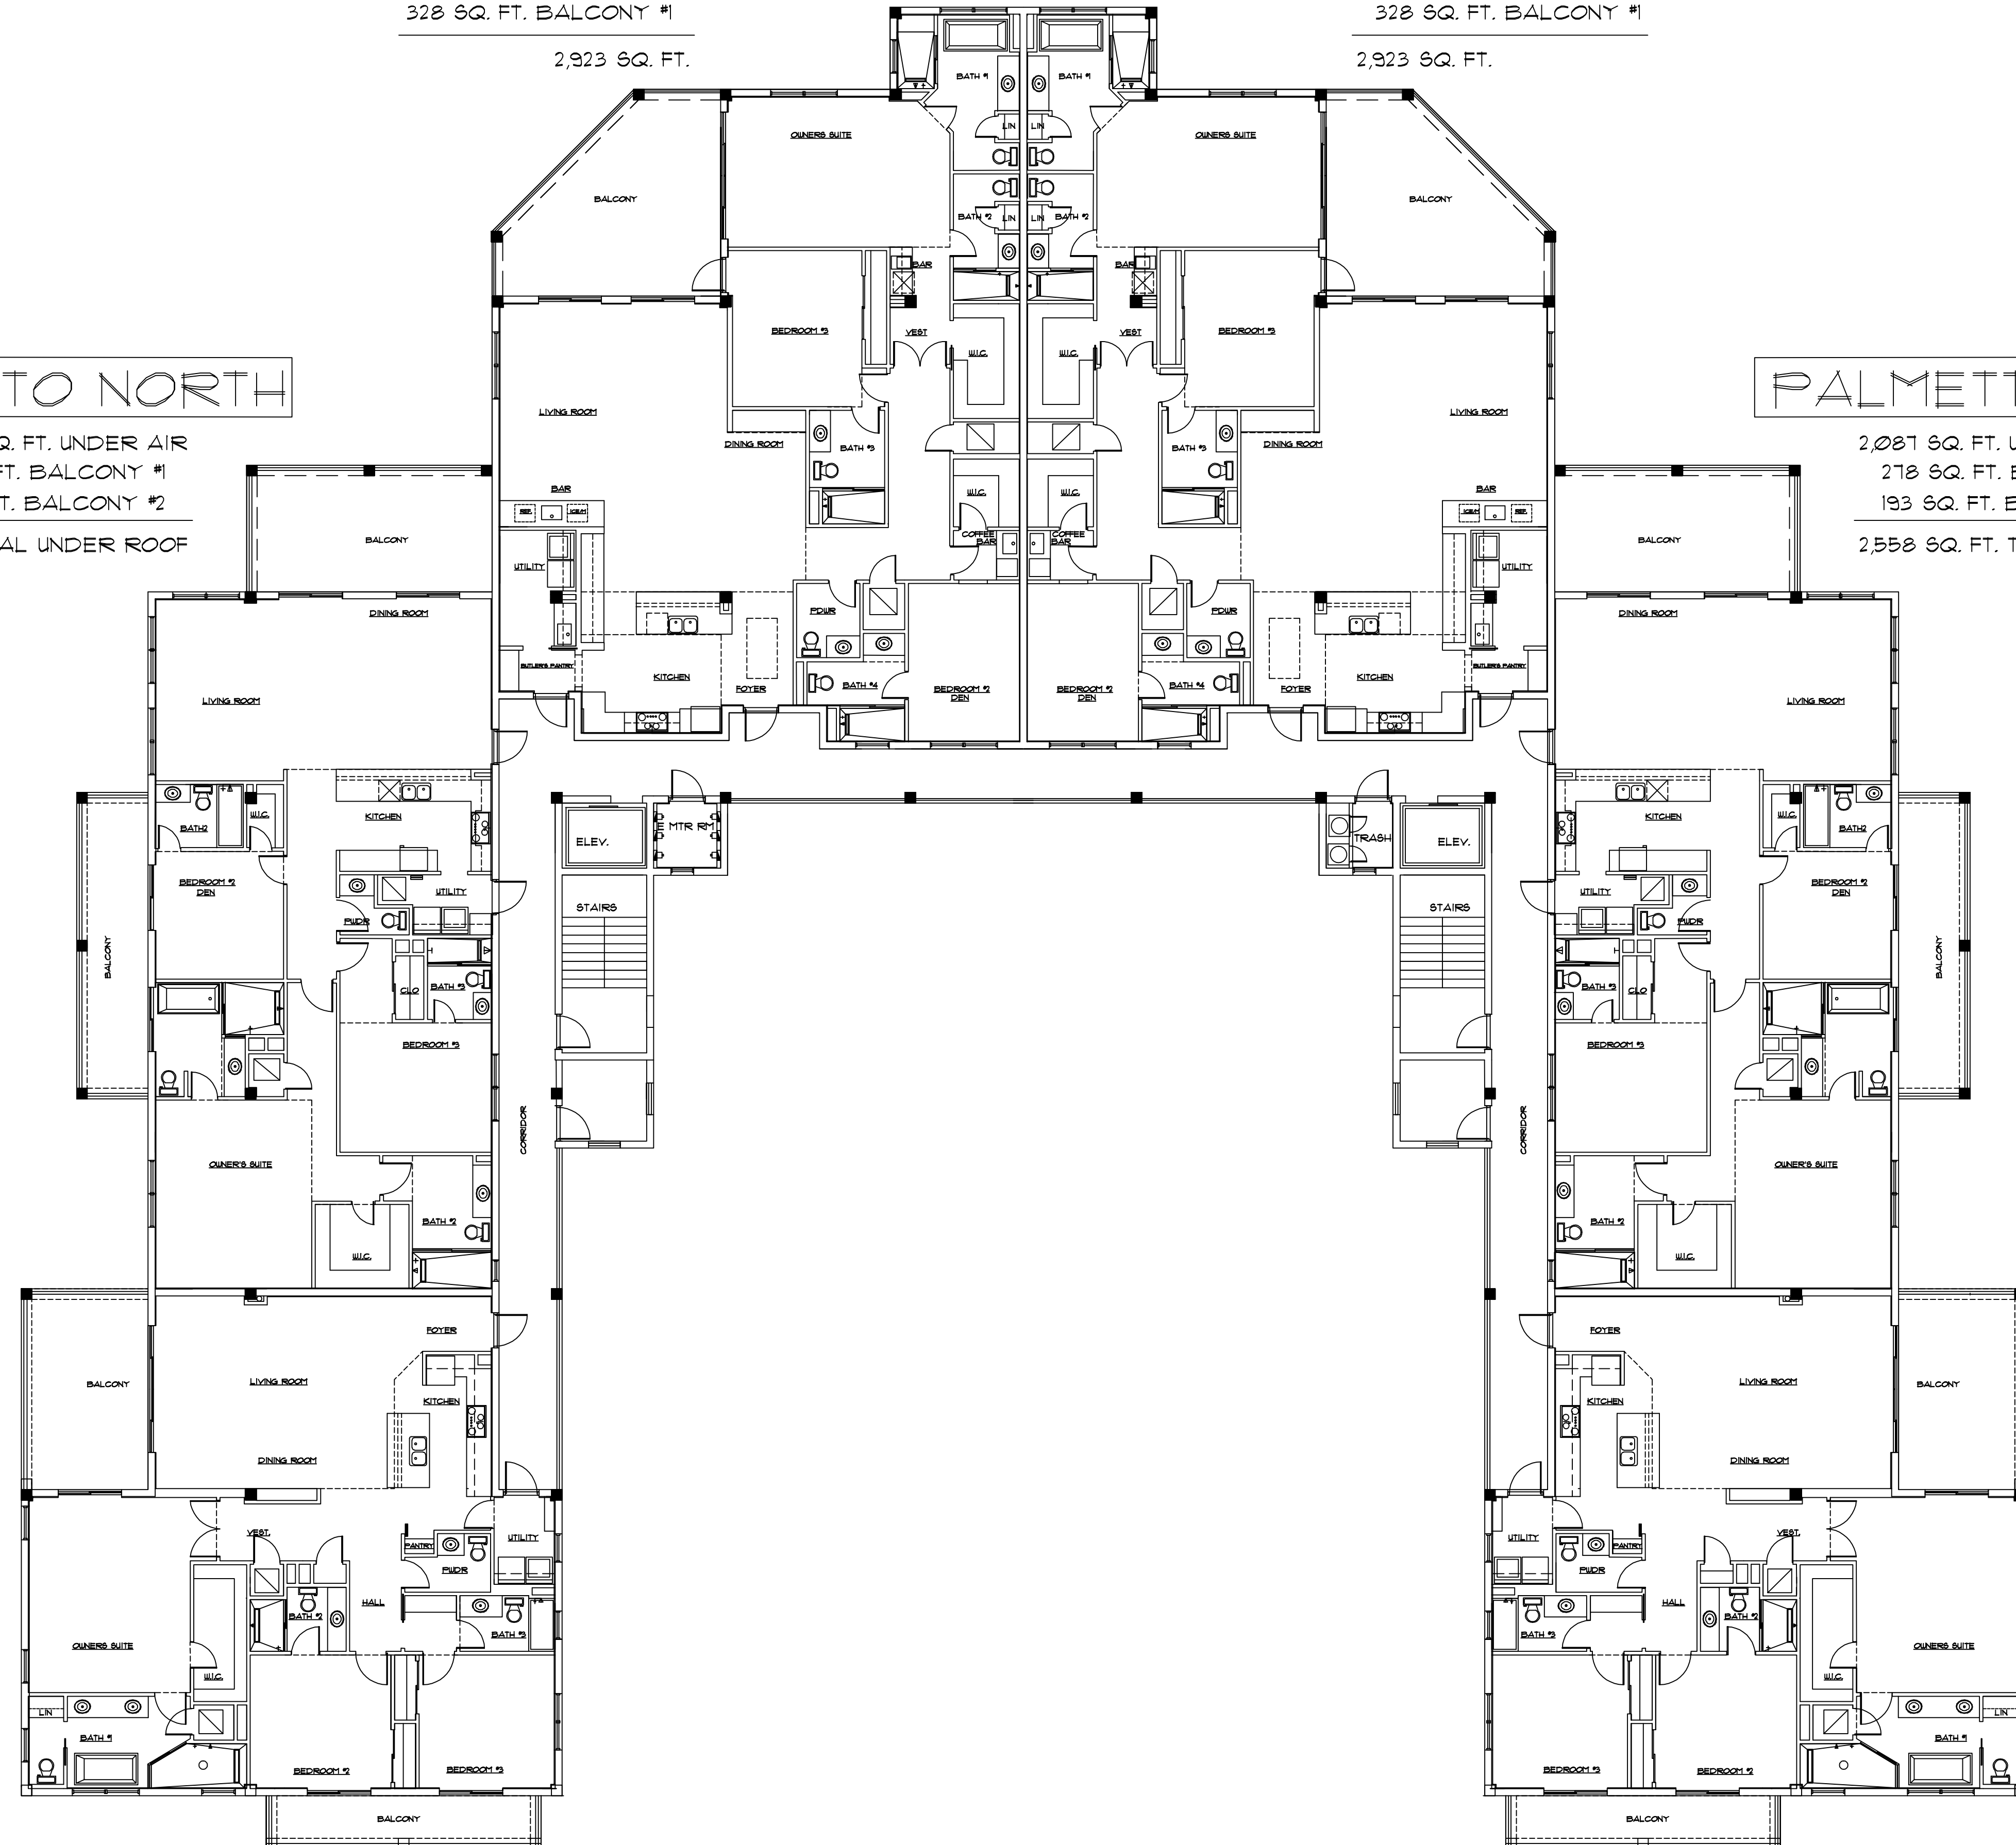

### BANYAN NORTH

2,595 SQ. FT. UNDER AIR  
328 SQ. FT. BALCONY #1  

---

2,923 SQ. FT.

### BANYAN SOUTH

2,595 SQ. FT. UNDER AIR  
328 SQ. FT. BALCONY #1  

---

2,923 SQ. FT.

### PALMETTO NORTH

2,081 SQ. FT. UNDER AIR  
278 SQ. FT. BALCONY #1  
193 SQ. FT. BALCONY #2  

---

2,558 SQ. FT. TOTAL UNDER ROOF

### PALMETTO SOUTH

2,081 SQ. FT. UNDER AIR  
278 SQ. FT. BALCONY #1  
193 SQ. FT. BALCONY #2  

---

2,558 SQ. FT. TOTAL UNDER ROOF